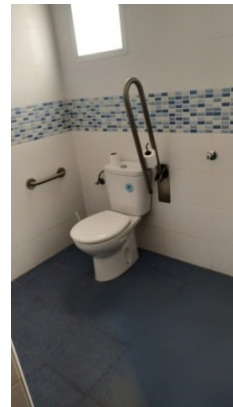

Co-funded by
the European Union

INTERIOR PLANTA BAJA

This project has received funding from the European Union's Life programme under grant agreement no 101113886. The sole responsibility for the content of this document lies with the BauhausingEurope project and does not necessarily reflect the opinion of the European Union.