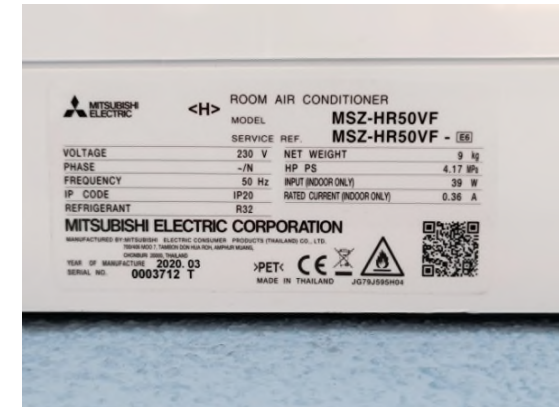

Co-funded by
the European Union

INTERIOR PLANTA BAJA

This project has received funding from the European Union's Life programme under grant agreement no 101113886. The sole responsibility for the content of this document lies with the BauhausingEurope project and does not necessarily reflect the opinion of the European Union.